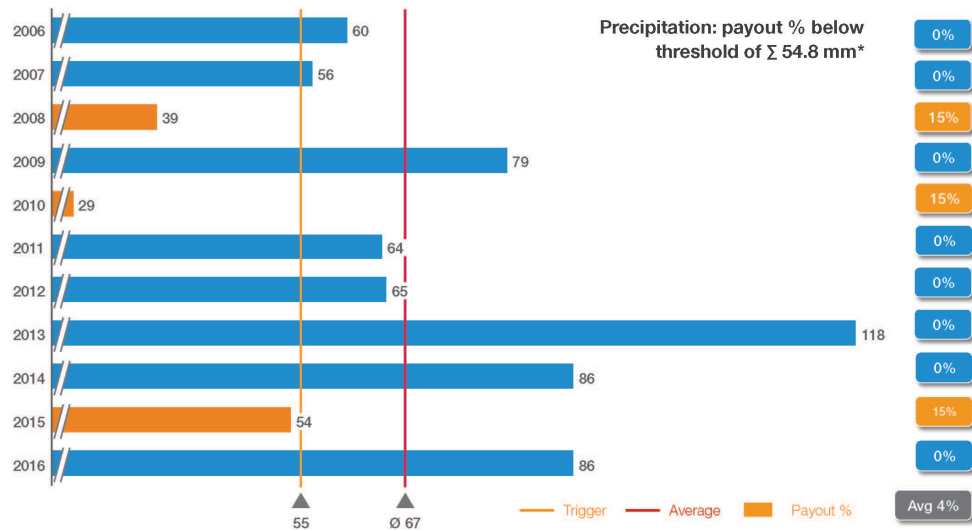

Since launching country-wide in 2016, over 420 growers have registered for AgriClime, covering in excess of 400,000 hectares.

AgriClime is designed to help shoulder the risk of low rainfall periods with cereal growers. As an example, see Figure 1, which shows that York, WA growers registered for AgriClime during this period would have received a cash-back in 2008, 2010 and 2016.

AgriClima historical payout York WA

Grid: -32.00, 116.75 / Risk Period: 01.08. – 29.09. (60 days)

AgriClima

syngenta.

Registration for AgriClima is free of charge, however eligibility requirements apply.

To be eligible, growers must spend at least \$50 (inc gst) per hectare on select Syngenta products across a minimum of 300 hectares.